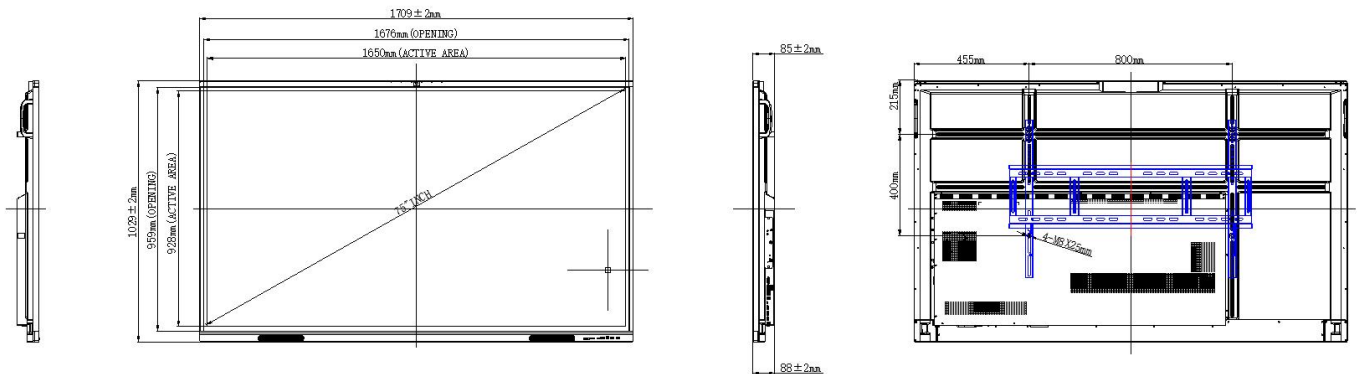

Six product view

*Disclaimer

Due to product configuration and manufacturing process, actual body size/body weight may vary, please refer to the actual product.

The product images in this specification are for illustrative purposes only. The actual product effect (including but not limited to appearance, colour and size) may vary slightly.

Please refer to the actual product.

In order to provide accurate specifications as far as possible, the text expressions and pictures in this specification may be adjusted and revised in real time.

The product specification may be adjusted and revised in order to match the actual product performance and specifications.

In the event that such changes and adjustments are necessary, no special notice will be given.

Shenzhen DS Technology Co.,LTD

Web: www.newvideowall.com

Address: Room C707, Huifa Garden, Shangsha, Shatou street, Futian District, Shenzhen, 518000, China

Mob: [+86-19876718908](tel:+86-19876718908) (Wechat/WhatsApp)

Email: sales@newvideowall.com