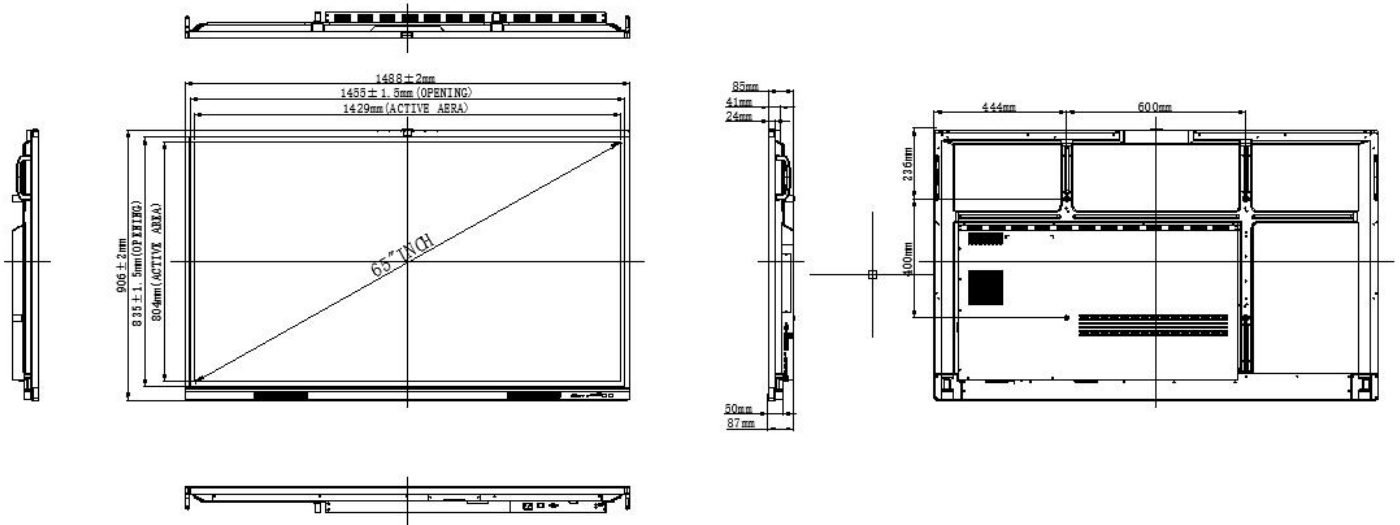

	VGA IN	1
	AUDIO IN	1
	AUDIO OUT	1
	SPDIF	1
	RS232	1
	TYPE-C	1(front)
	RJ45 OUT	1
	RJ45 IN	1
	Front small board interface	2*USB3.0+TYPE-C+TOUCH OUT+HDMI IN
Power	Voltage	100-240V ~ 50/60Hz 4A
	Max. power consumption	400W
	Standby power consumption	≤0.5W
Structure	Bare dimension	1488×906×87 mm
	Packing dimension	1630×220×1050mm
	VESA hole site	600×400mm
	Wall mounting screw specifications	M8×25mm
	Net weight	TBD
	Gross weight	TBD
Accessories	Power cord	×1
	Stylus pen	×1
	Wall mount	×1
	Operation manual	×1
Environment	Working temperature	0°C~40°C
	Working humidity	10%~90%RH
	Storage temperature	-20°C~60°C
	Storage humidity	10%~90%RH
	Working Elevation	<5000m
Standard module	WIFI module model	SI07B
Optional module	OPS model	OPS42A

Email: sales@newvideowall.com

*Disclaimer

Due to product configuration and manufacturing process, actual body size/body weight may vary, please refer to the actual product.

The product images in this specification are for illustrative purposes only. The actual product effect (including but not limited to appearance, colour and size) may vary slightly.