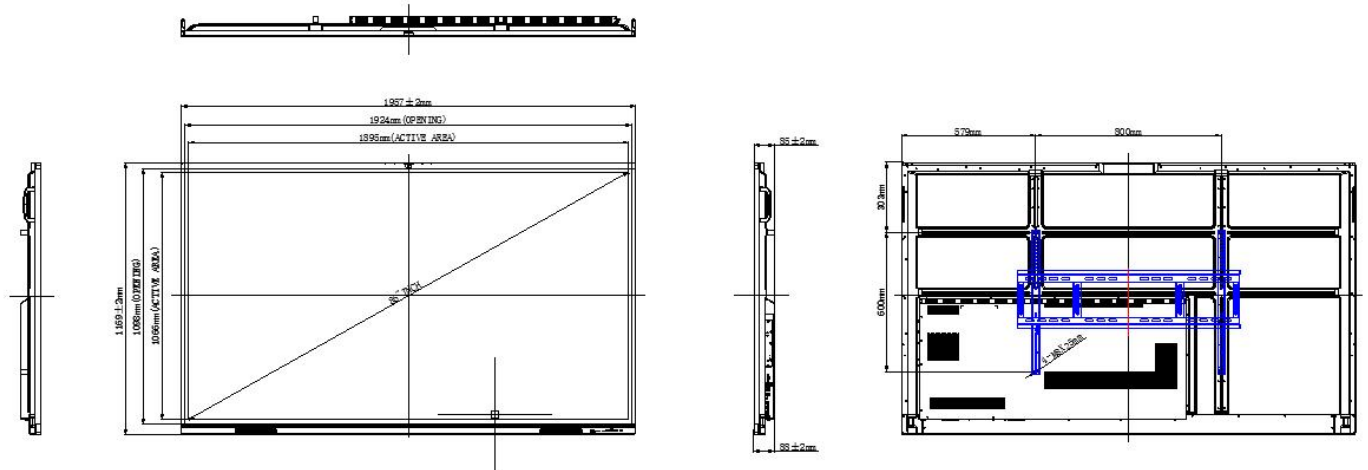

Product Six View

*Disclaimer

Due to product configuration and manufacturing process, actual body size/body weight may vary, please refer to the actual product.

The product images in this specification are for illustrative purposes only. The actual product effect (including but not limited to appearance, colour and size) may vary slightly.

Please refer to the actual product.

In order to provide accurate specifications as far as possible, the text expressions and pictures in this specification may be adjusted and revised in real time.

The product specification may be adjusted and revised in order to match the actual product performance and specifications.

In the event that such changes and adjustments are necessary, no special notice will be given.

Shenzhen DS Technology Co.,LTD

Web: www.newvideowall.com

Address: Room C707, Huifa Garden, Shangsha, Shatou street, Futian District, Shenzhen, 518000, China

Mob: [+86-19876718908](tel:+86-19876718908) (Wechat/WhatsApp)

Email: sales@newvideowall.com